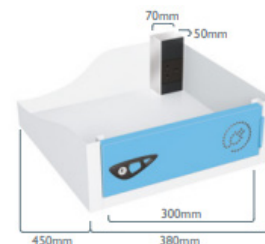

Manufactured in the UK using a carbon-zero process for a high-quality and sustainable

GENERAL INFO & FEATURES

- Single door for the whole locker for easy access to devices
- Standard Cam Lock with 2 keys provided as standard
- Perfect for multi-charging laptops in an educational environment
- High-quality power strips supporting up to 240 volts
- Choose from three charging options - UK 3-Pin, USB and/or USB-C or storage only
- Painted with an anti-bacterial coating to prevent cross-contamination in high-traffic environments
- Manufactured in the UK using a Carbon Zero process
- Built-in ventilation into the door to keep devices cool
- Fitted with card holders for individual identity
- Silver body and shelves as standard - please contact our sales team to explore alternative colour variations

SAFETY

- Tested to BS 5733:2010
- Fire Tested and CE Marked
- 240 voltage
- High flow air vents for improved cooling
- Powered via a kettle lead
- For security, ensure lockers are secured to a wall

DIMENSIONS

Dimensions	Height	Width	Depth
External Size	1800mm	380mm	450mm
Compartment Size	212mm	300mm	450mm
Charging Block	212mm	70mm	50mm

PURE LAPTOP CHARGING LOCKERS

PAINT FINISHES

- 13 vibrant colours options available for the doors
- Exterior body and shelves are silver as standard - please consult our sales team if you wish to discuss alternative colour variations
- Anti-bacterial coating to help prevent cross-contamination and COVID